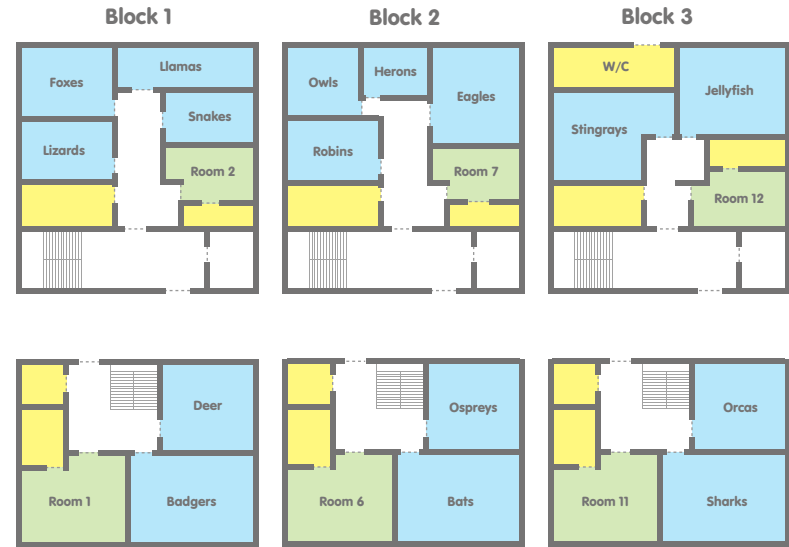

Dobroyd Castle

Ground Floor

Cottage

- Children's Rooms
- Teachers' Rooms/Area
- Toilets/Shower Area
- Dining Rooms
- Session Areas

Dobroyd Castle

First Floor

- Children's Rooms
- Teachers' Rooms/Area
- Toilets/Shower Area
- Dining Rooms
- Session Areas