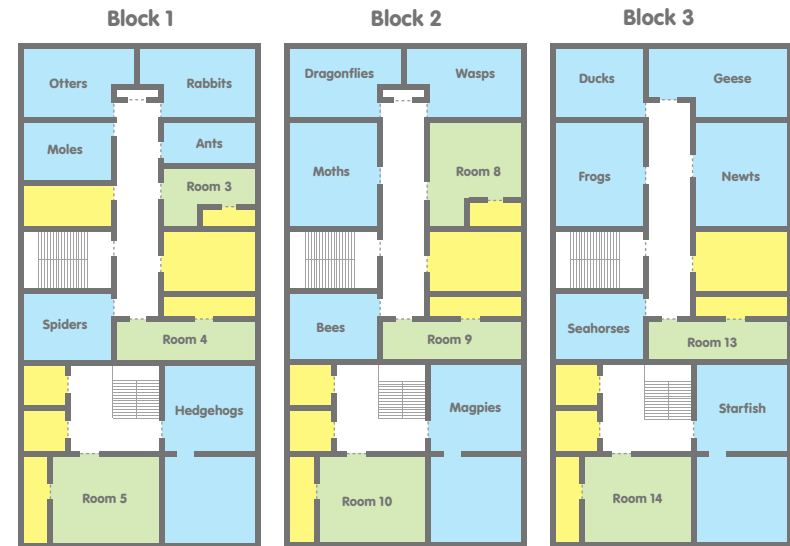

Dobroyd Castle

Ground Floor

Cottage

- Children's Rooms
- Teachers' Rooms/Area
- Toilets/Shower Area
- Dining Rooms
- Session Areas

Dobroyd Castle

First Floor

- Children's Rooms
- Teachers' Rooms/Area
- Toilets/Shower Area
- Dining Rooms
- Session Areas